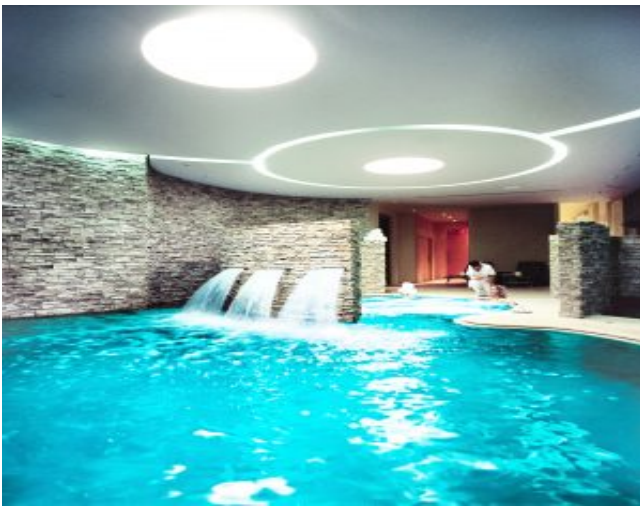

Wine Bar: with courtyard terrace during summer

Rural Church: available for weddings for up to 40 pax

Spa and wellness centre: situated within two traditional Tuscan villas, the spa provides extraordinary slimming, detox and anti-ageing treatments as well as a special dietary menu designed by Gordon Ramsay. The 'Acqua Benessere' indoor water area features a Finnish sauna,

Turkish bath, two swimming pools - one with toning hydro massage and the other with a high saline density for a relaxing, draining effect, the revolutionary Biocalco treatment and a relaxation area. There is also a tea room offering infusions of aromatic herbs grown on the estate

3 outdoor swimming pools

Fitness facility and tennis court

Outdoor parking

Cooking classes

Bicycle rental

Library Lounge

Excursions and transfer service, available on request

Aerial View

Piazza

Junior Suite

Swimming Pool

Spa & Wellness Facilities

Meeting Room

Villa Lavanda

Superior Room